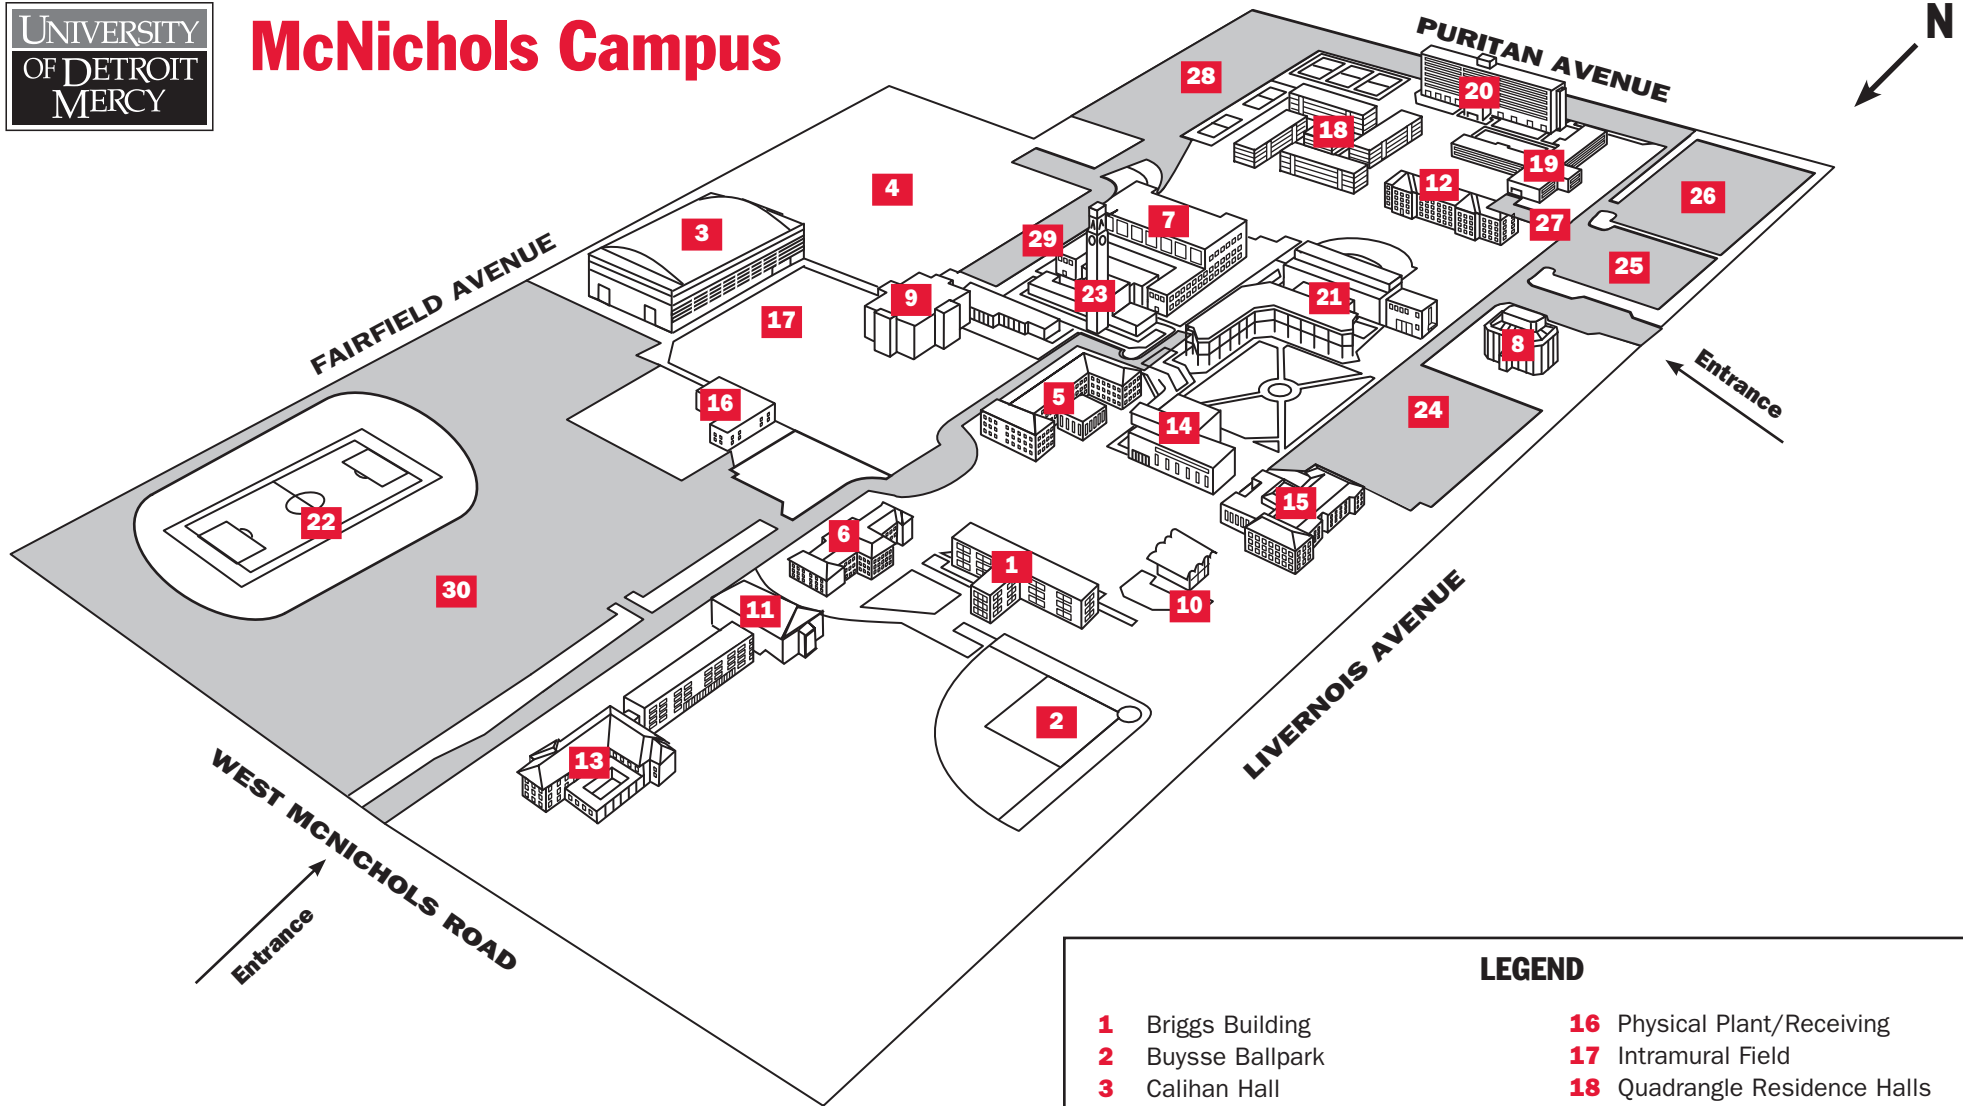

McNichols Campus

LEGEND

- | | |
|--|---|
| 1 Briggs Building | 16 Physical Plant/Receiving |
| 2 Bysse Ballpark | 17 Intramural Field |
| 3 Calihan Hall | 18 Quadrangle Residence Halls |
| 4 Varsity Tennis Complex <i>Fall 2008</i> | 19 Reno Hall |
| 5 Chemistry Building | 20 Shiple Residence Hall |
| 6 Commerce & Finance Building | 21 Student Center/Ballroom |
| 7 Engineering Building | 22 Titan Soccer Field & Track |
| 8 Fisher Administration Center | 23 Tower/Powerhouse |
| 9 Ford Life Sciences Building | 24 Faculty/Staff Parking Lot A |
| 10 Gardella Honors House | 25 Visitor Parking Lot B |
| 11 Health Professions Facility | 26 Student/Visitor Parking Lot B |
| 12 Holden Residence Hall | 27 Faculty/Visitor Parking Lot C |
| 13 Lansing-Reilly Jesuit Residence | 28 Student/Visitor Parking Lot D |
| 14 Library | 29 Faculty/Staff Parking Lot E |
| 15 Loranger Architecture Building | 30 Student/Visitor Parking Lot F |

Shaded areas indicate parking lots and thoroughfares.