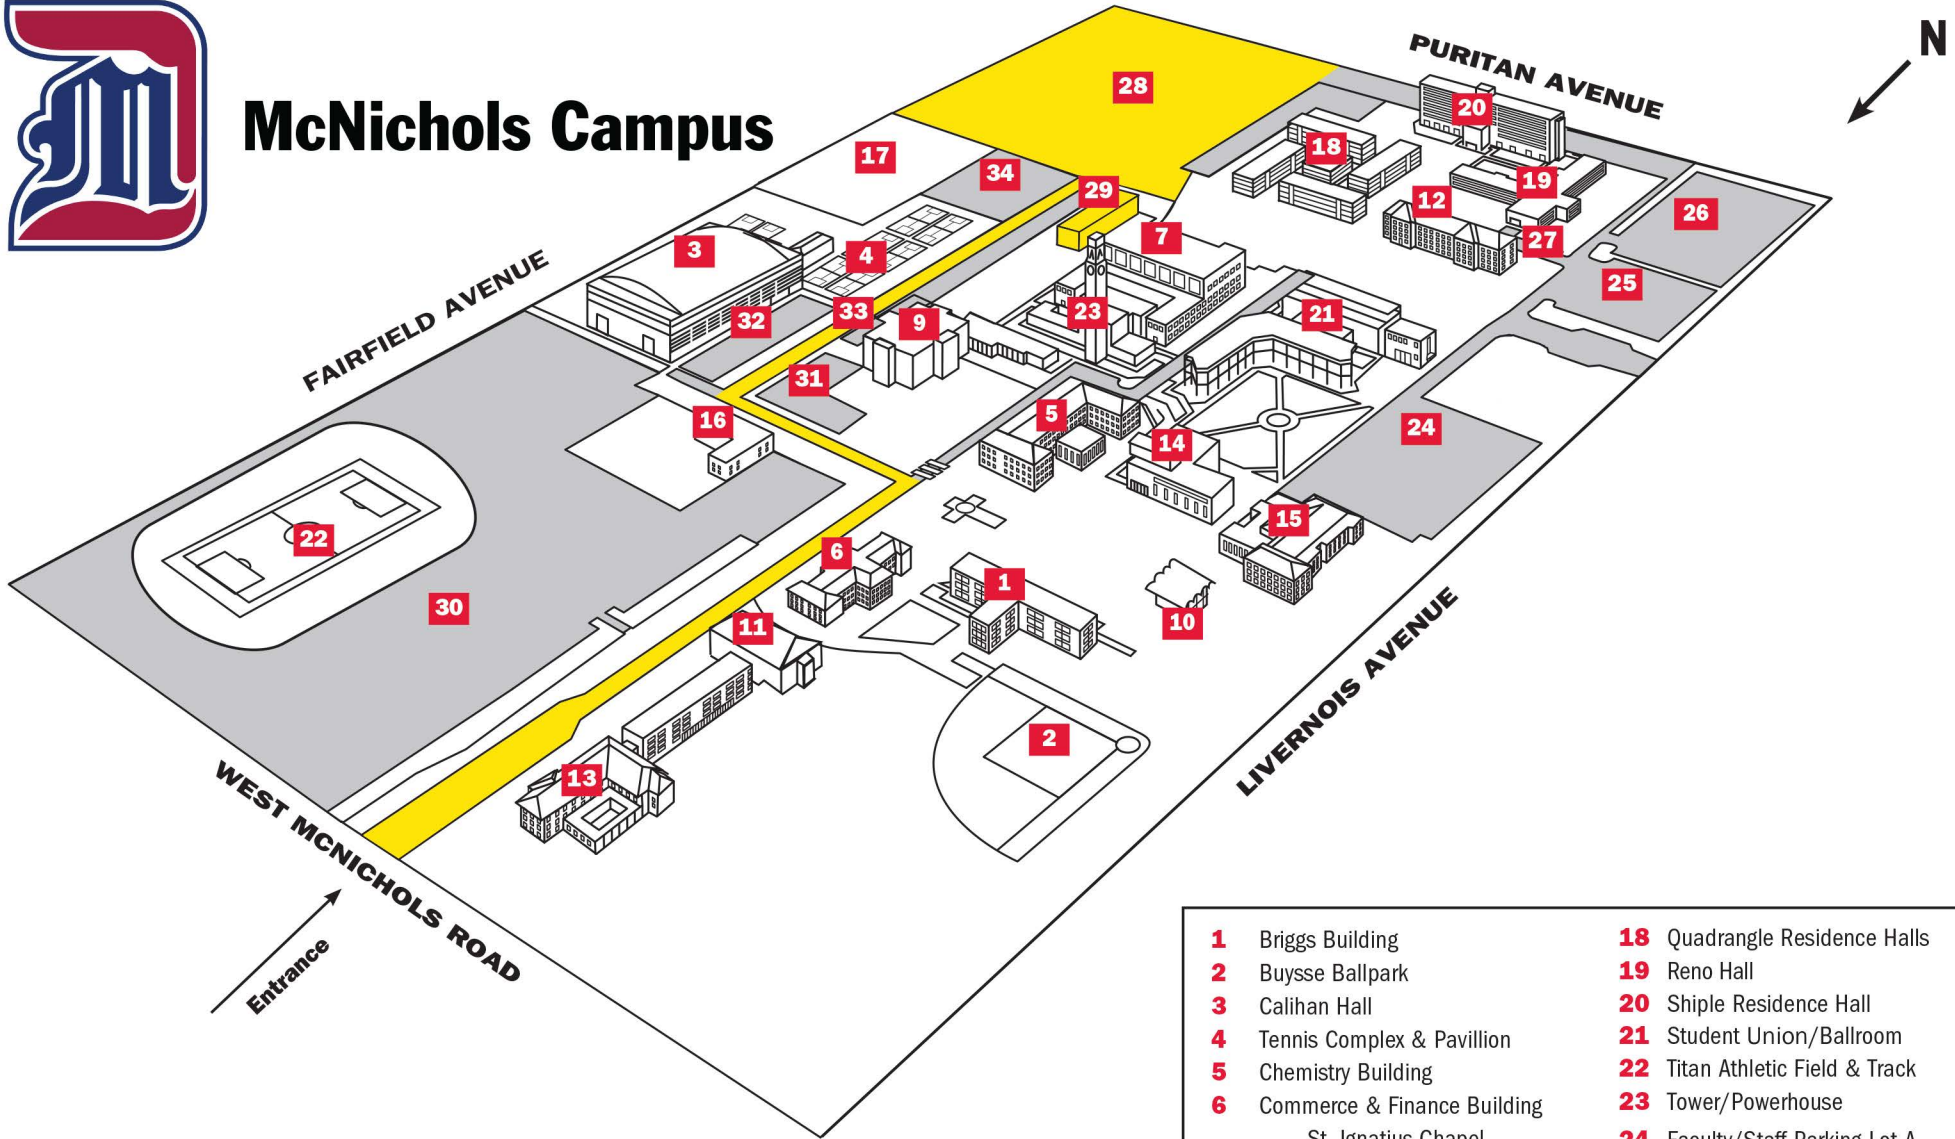

McNichols Campus

- | | |
|---|---|
| 1 Briggs Building | 18 Quadrangle Residence Halls |
| 2 Buysse Ballpark | 19 Reno Hall |
| 3 Calihan Hall | 20 Shiple Residence Hall |
| 4 Tennis Complex & Pavillion | 21 Student Union/Ballroom |
| 5 Chemistry Building | 22 Titan Athletic Field & Track |
| 6 Commerce & Finance Building
St. Ignatius Chapel | 23 Tower/Powerhouse |
| 7 Engineering Building | 24 Faculty/Staff Parking Lot A |
| 8 Fisher Administration Center | 25 Visitor Parking Lot B |
| 9 Ford Life Sciences Building | 26 Student/Visitor Parking Lot B |
| 10 Gardella Honors House | 27 Faculty/Visitor Parking Lot C |
| 11 Health Professions Facility | 28 Student/Visitor Parking Lot D |
| 12 Holden Residence Hall | 29 Student Fitness Center |
| 13 Lansing-Reilly Jesuit Residence | 30 Student/Visitor Parking Lot F |
| 14 Library | 31 Faculty/Staff Parking Lot G |
| 15 Loranger Architecture Building | 32 Student Parking Lot H |
| 16 Facility Operations Building | 33 Student Parking Lot I |
| 17 Athletic Practice Field | 34 Faculty/Staff Parking Lot E |

Shaded areas indicate parking lots and thoroughfares.