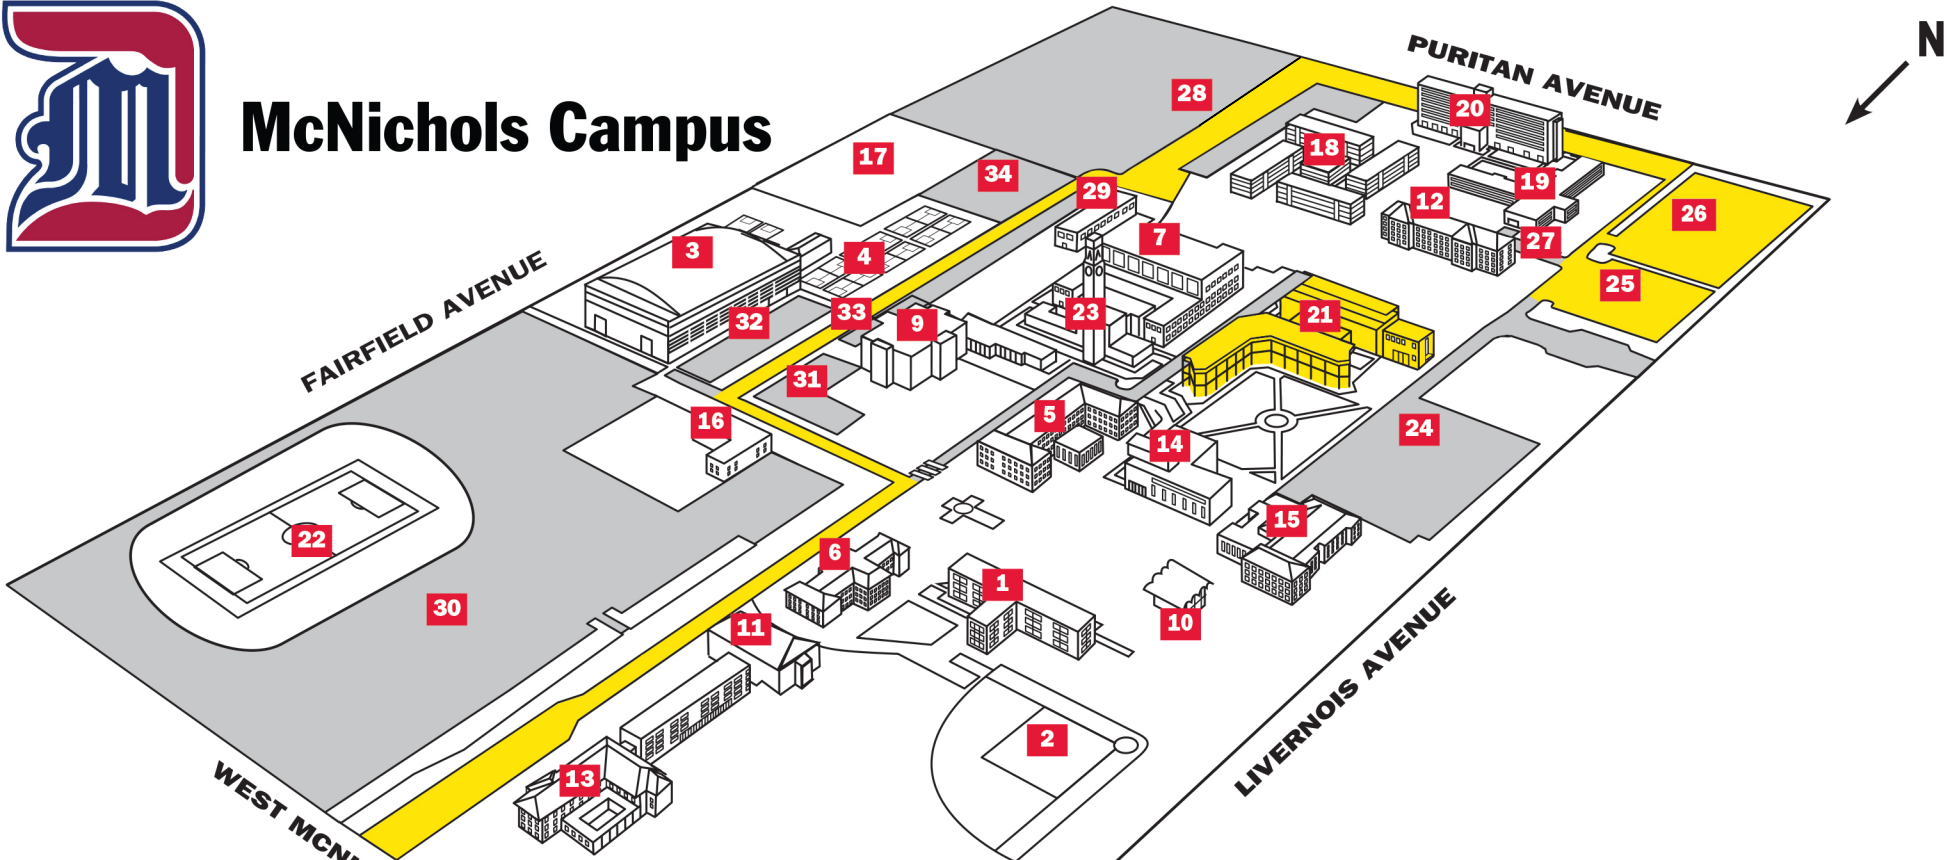

McNichols Campus

- | | |
|---|---|
| 1 Briggs Building | 18 Quadrangle Residence Halls |
| 2 Buysse Ballpark | 19 Reno Hall |
| 3 Calihan Hall | 20 Shiple Residence Hall |
| 4 Tennis Complex & Pavillion | 21 Student Union/Ballroom |
| 5 Chemistry Building | 22 Titan Athletic Field & Track |
| 6 Commerce & Finance Building
St. Ignatius Chapel | 23 Tower/Powerhouse |
| 7 Engineering Building | 24 Faculty/Staff Parking Lot A |
| 8 Fisher Administration Center | 25 Visitor Parking Lot B |
| 9 Ford Life Sciences Building | 26 Student/Visitor Parking Lot B |
| 10 Gardella Honors House | 27 Faculty/Visitor Parking Lot C |
| 11 Health Professions Facility | 28 Student/Visitor Parking Lot D |
| 12 Holden Residence Hall | 29 Student Fitness Center |
| 13 Lansing-Reilly Jesuit Residence | 30 Student/Visitor Parking Lot F |
| 14 Library | 31 Faculty/Staff Parking Lot G |
| 15 Loranger Architecture Building | 32 Student Parking Lot H |
| 16 Facility Operations Building | 33 Student Parking Lot I |
| 17 Athletic Practice Field | 34 Faculty/Staff Parking Lot E |

Shaded areas indicate parking lots and thoroughfares.