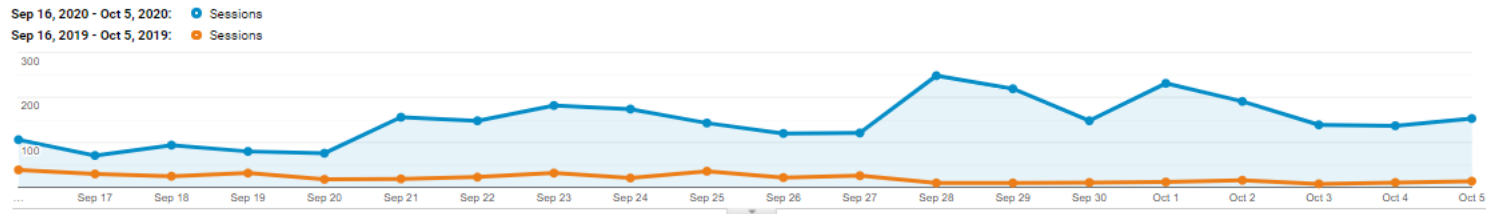

UNIVERSITY
OF DETROIT
MERCY
SOCIAL
CAMPAIGN

ADVANCE_360

MARKETING BREAKDOWN

MARKETING CAMPAIGN PERFORMANCE

YoY LANDING PAGE PERFORMANCE

Primary Dimension: Landing Page Source Keyword Other

Plot Rows Secondary dimension Sort Type: Default

Landing Page	Acquisition			Behavior			Conversions		
	Sessions	% New Sessions	New Users	Bounce Rate	Pages / Session	Avg. Session Duration	Admissions Page (Goal 1 Conversion Rate)	Admissions Page (Goal 1 Completions)	Admissions Page (Goal 1 Value)
1. www.udmercy.edu/admission/index.php	607.71% ▲ <small>2,937 vs 415</small>	108.40% ▲ <small>89.89% vs 43.13%</small>	1,374.86% ▲ <small>2,640 vs 179</small>	172.84% ▲ <small>72.32% vs 26.51%</small>	59.72% ▼ <small>1.59 vs 3.94</small>	88.46% ▼ <small>00:00:24 vs 00:03:30</small>	0.00% <small>0.00% vs 0.00%</small>	0.00% <small>0 vs 0</small>	0.00% <small>\$0.00 vs \$0.00</small>
Sep 16, 2020 - Oct 5, 2020	2,937 (100.00%)	89.89%	2,640 (100.00%)	72.32%	1.59	00:00:24	0.00%	0 (0.00%)	\$0.00 (0.00%)
Sep 16, 2019 - Oct 5, 2019	415 (100.00%)	43.13%	179 (100.00%)	26.51%	3.94	00:03:30	0.00%	0 (0.00%)	\$0.00 (0.00%)
% Change	607.71%	108.40%	1,374.86%	172.84%	-59.72%	-88.46%	0.00%	0.00%	0.00%