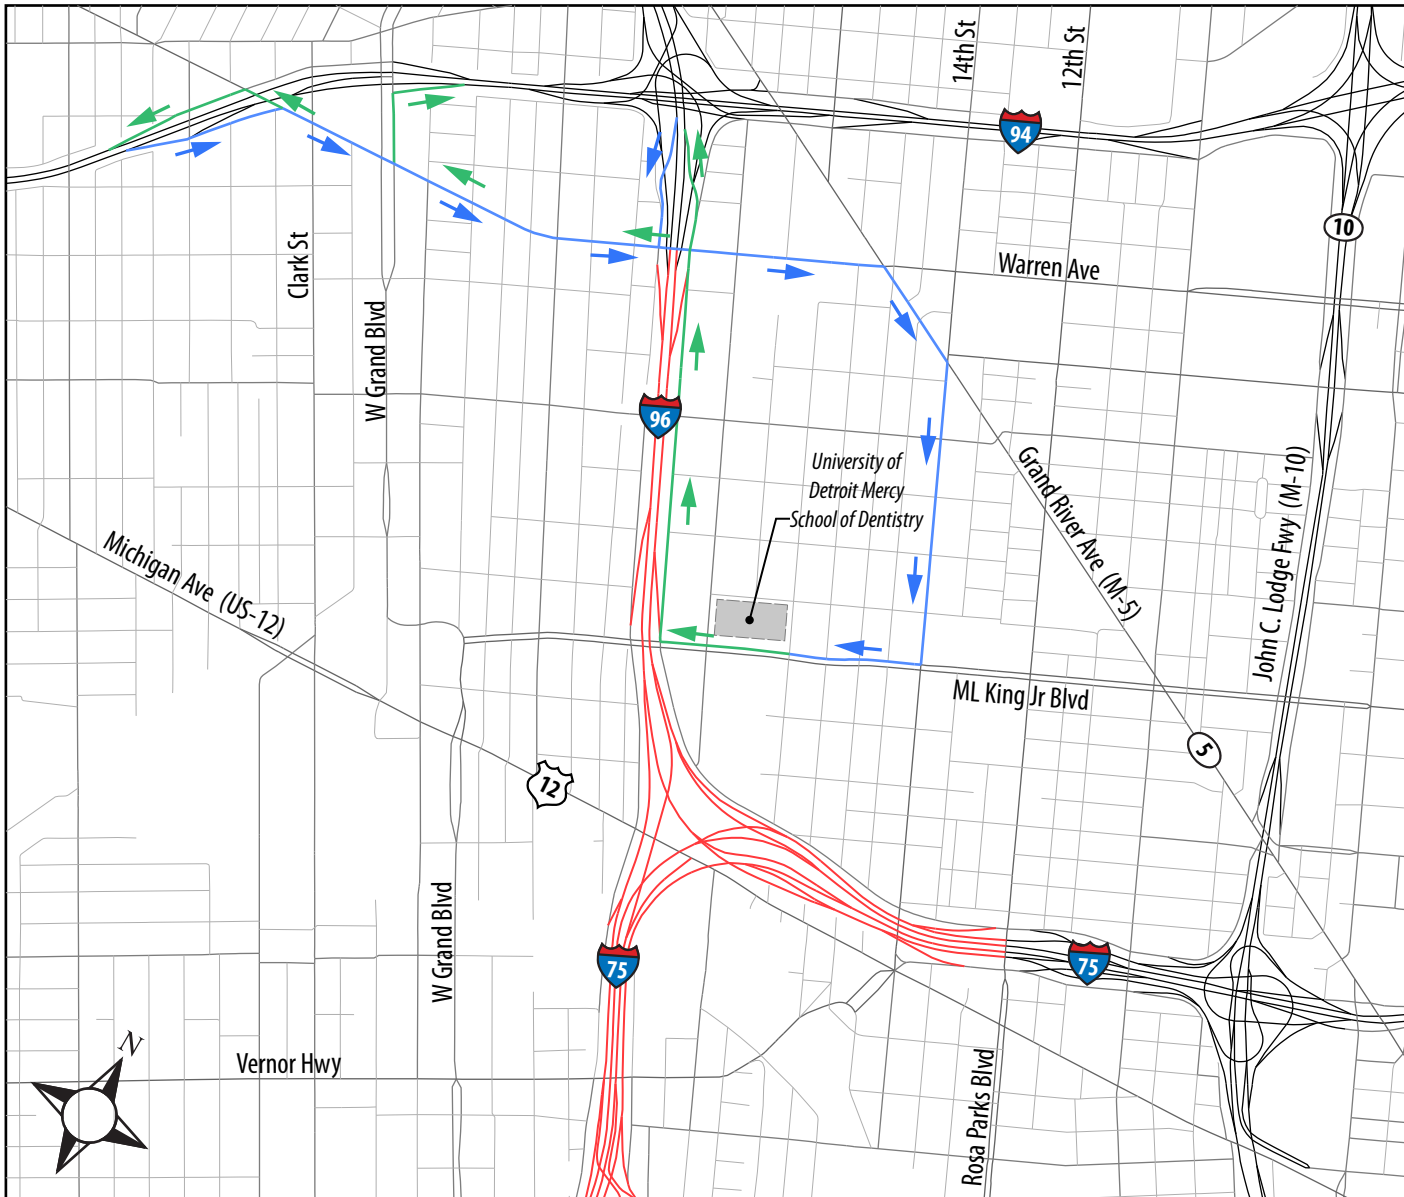

DETOUR INFORMATION

University of Detroit Mercy School of Dentistry, 2700 Martin Luther King Jr. Blvd, Detroit, MI 48208

Issued June 2008

From east and west I-94 and east I-96:

Exit to Warren Ave.

Follow Warren Ave to Grand River Ave,
turn right onto Grand River.

Turn right onto 14th St to ML King Jr Blvd.
Turn right onto ML King Jr Blvd and
follow to School of Dentistry.

Continue on 14th St to Michigan Ave to
access other area destinations and
downtown Detroit.

To east and west I-94 and west I-96:

Turn right from the School onto
ML King Jr Blvd and follow to
the I-96 service drive.

Turn right onto the service drive.
Follow the service drive to Warren Ave.

To access west I-96, follow the service
drive straight to the west I-96
access ramp.

To access west I-94, turn left onto Warren
Ave, then left onto the west I-94
service drive. Follow to west I-94
access ramp.

To access east I-94, turn left onto Warren
Ave, then right on W Grand Blvd. Follow
to east I-94 access ramp.